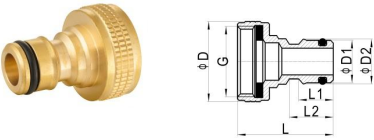

HS320-001

Two-way adaptor / 双头接头

SIZE	D	D1	D2	L	L1	L2
	18	15.9	16.75	48	13	16.5

HS320-002

Female tap adaptor / 内螺纹接头

SIZE	D	G	D1	D2	L	L1	L2
1/2"	24	1/2"	15.9	16.75	36	13	16.5
3/4"	30	3/4"	15.9	16.75	36	13	16.5
1"	36	1"	15.9	16.75	37	13	16.5

HS320-003

Female tap adaptor (Heavy type) / 内螺纹接头 (重型)

SIZE	D	G	D1	D2	L	L1	L2
3/4"	30	3/4"	15.8	16.5	36	11.5	16

HS320-004

Female tap adaptor (Light type) / 内螺纹接头 (轻型)

SIZE	D	G	D1	D2	L	L1	L2
3/4"	29	3/4"	15.5	16.5	32.5	11.5	16
1"	36	1"	15.5	16.5	36	11.5	16

HS320-005

Male tap adapter / 外螺纹接头

SIZE	G	D1	D2	L	L1	L2
1/2"	1/2"	15.9	16.75	35.5	13	16.5
3/4"	3/4"	15.9	16.75	35.5	13	16.5

HS320-006

Insert / 转接头

SIZE	D	G	G1	L
3/4"×1/2"	29	1/2"	3/4"	10.5
1"×3/4"	29	3/4"	1"	15.5

HS320-010

Hose connector without waterstop (3 steel balls) / 通水钢珠快接 (3钢珠)

SIZE	D	D1	L	Hose ID
15(3)	29	30	53	15
19(3)	29	36	60	19

HS320-011

Hose connector without waterstop (6 steel balls) / 通水钢珠快接 (6钢珠)

SIZE	D	D1	L	Hose ID
15(6)	29	30	53	15
19(6)	29	36	60	19