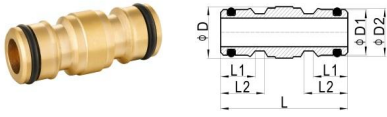

HS320-001

Two-way adaptor / 双头接头

SIZE	D	D1	D2	L	L1	L2
	18	15.9	16.75	48	13	16.5

HS320-002

Female tap adaptor / 内螺纹接头

SIZE	D	G	D1	D2	L	L1	L2
1/2"	24	1/2"	15.9	16.75	36	13	16.5
3/4"	30	3/4"	15.9	16.75	36	13	16.5
1"	36	1"	15.9	16.75	37	13	16.5

HS320-003

Female tap adaptor (Heavy type) / 内螺纹接头 (重型)

SIZE	D	G	D1	D2	L	L1	L2
3/4"	30	3/4"	15.8	16.5	36	11.5	16

HS320-004

Female tap adaptor (Light type) / 内螺纹接头 (轻型)

SIZE	D	G	D1	D2	L	L1	L2
3/4"	29	3/4"	15.5	16.5	32.5	11.5	16
1"	36	1"	15.5	16.5	36	11.5	16

HS320-005

Male tap adapter / 外螺纹接头

SIZE	G	D1	D2	L	L1	L2
1/2"	1/2"	15.9	16.75	35.5	13	16.5
3/4"	3/4"	15.9	16.75	35.5	13	16.5

HS320-006

Insert / 转接头

SIZE	D	G	G1	L
3/4"×1/2"	29	1/2"	3/4"	10.5
1"×3/4"	29	3/4"	1"	15.5

HS320-010

Hose connector without waterstop (3 steel balls) / 通水钢珠快接 (3钢珠)

SIZE	D	D1	L	Hose ID
15(3)	29	30	53	15
19(3)	29	36	60	19

HS320-011

Hose connector without waterstop (6 steel balls) / 通水钢珠快接 (6钢珠)

SIZE	D	D1	L	Hose ID
15(6)	29	30	53	15
19(6)	29	36	60	19