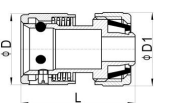

HS320-012

Hose connector with waterstop (3 steel balls) / 止水钢珠快接 (3钢珠)

SIZE	D	D1	L	Hose ID
15(3)	29	30	56	15
19(3)	29	36	63	19

HS320-013

Hose connector with waterstop (6 steel balls) / 止水钢珠快接 (6钢珠)

SIZE	D	D1	L	Hose ID
15(6)	29	30	56	15
19(6)	29	36	63	19

HS320-014

Hose connector without waterstop / 钢珠快接 (销子结构)

SIZE	D	D1	L	Hose Size (OD x ID)
1/2	29	30	46	16 x 12

HS320-015

Hose connector with waterstop / 带止逆钢珠快接 (销子结构)

SIZE	D	D1	L	Hose Size (OD x ID)
1/2	29	30	47	16 x 12