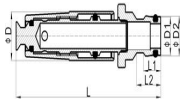

HS320-008

Adjustable spray nozzle / 可调节直喷水枪

SIZE	D	D1	D2	L	L1	L2
	20	15.8	16.5	96	11.5	16