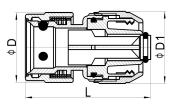

HS320-012

Hose connector with waterstop (3 steel balls) / 止水钢珠快接 (3钢珠)

SIZE	D	D1	L	Hose ID
15(3)	29	30	56	15
19(3)	29	36	63	19